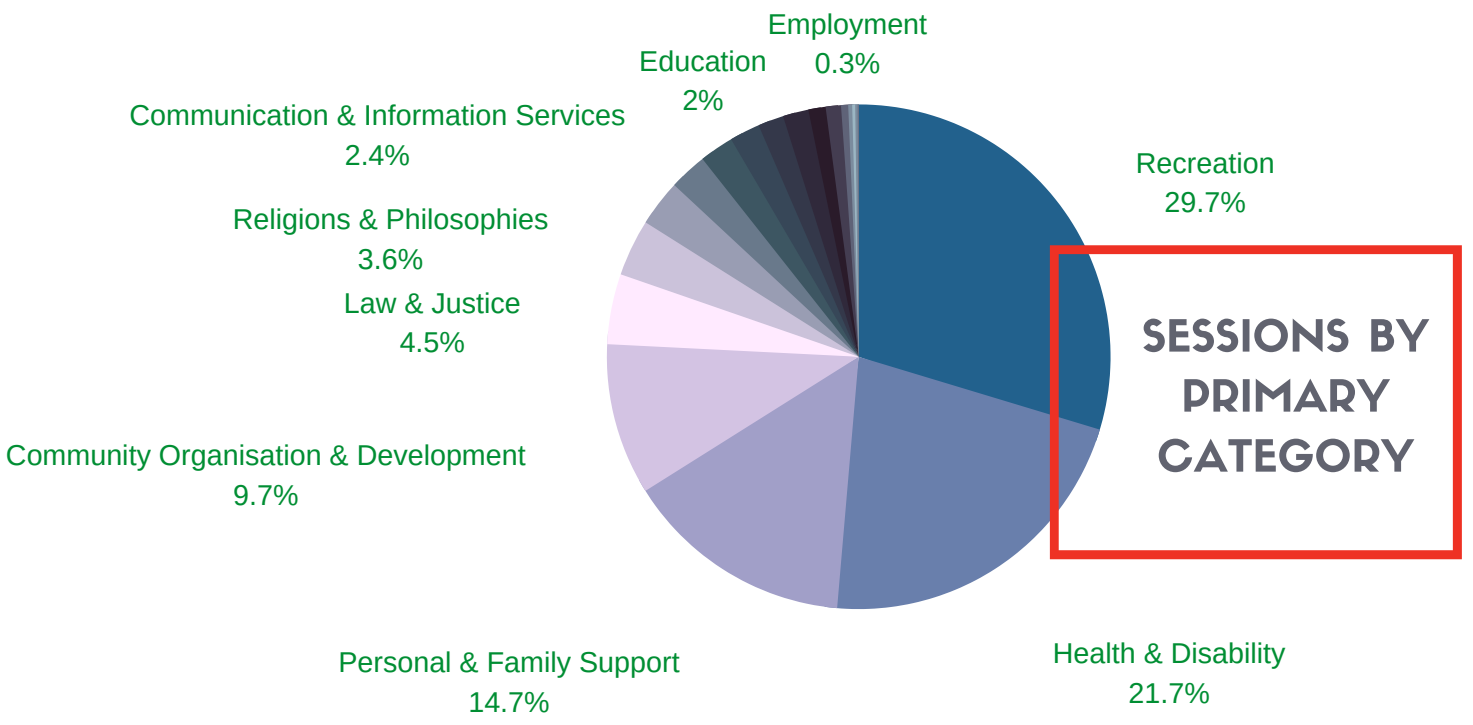

PORT PIRIE REGIONAL COUNCIL

WHAT ARE OUR COMMUNITY NEEDS?

9882 SESSIONS 1 JULY 2019 - 30 JUNE 2020

TOP 25 LANDING PAGES:

WHO ARE OUR USERS?