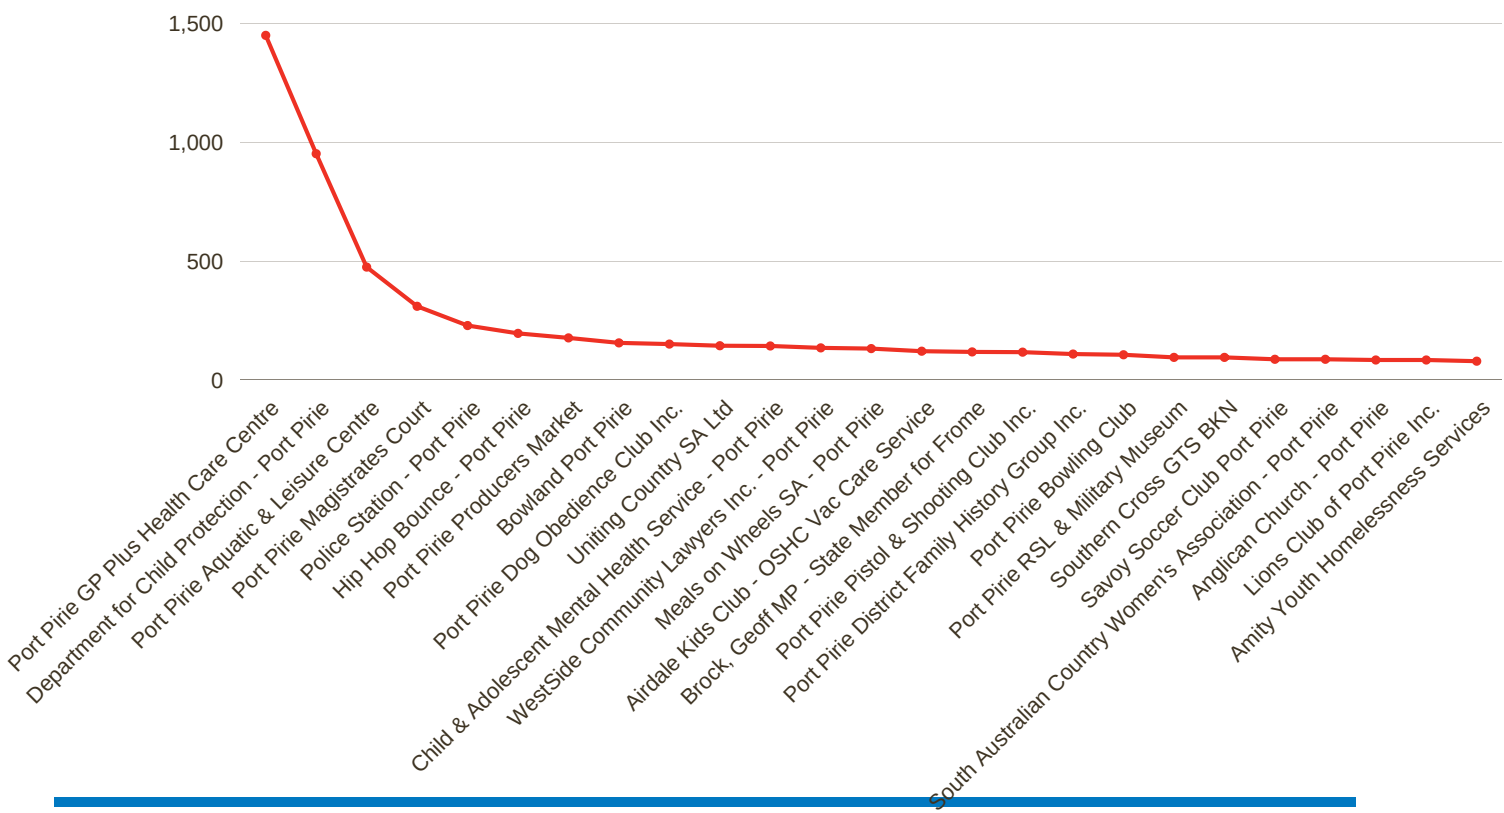

PORT PIRIE REGIONAL COUNCIL

WHAT ARE OUR COMMUNITY NEEDS?

9882 SESSIONS 1 JULY 2019 - 30 JUNE 2020

TOP 25 LANDING PAGES:

WHO ARE OUR USERS?